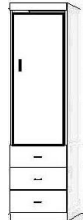

\*\*Can accommodate up to 12" thick mattress

**WA PIERS**

\*All piers come standard 85" tall. Please specify if 90" tall needed.

Small (S) 15.75 x 17.25 x 85

Medium (M) 23.5 x 17.25 x 85

OD (S or M)  
Open/Door

PT (S or M)  
Open/3 Drawer

PXM  
Wardrobe/File/  
Pencil Drawer  
Medium Only

PLM  
Open/File/  
Pencil Drawer  
Medium Only

OW (S or M)  
Open/Drawer  
w/ Pull Out Tray

PWM  
Wardrobe/  
3 Drawer  
Medium Only

BK (S or M)  
Bookcase

GC  
Guest Chest  
31.5 x 17.25 x 85  
Large Only

NS or NST  
Nightstand  
24 x 16 x 29

KP  
Straight Desk  
84.5 x 21 7/8 x 1.5  
  
+  
Pedestal  
23.5 x 17.25 x 28.5

AFC  
Rolling File Cart  
16.5 x 21.5 x 28

DC  
Desk Cart  
63 x 21 7/8  
x 31 1/2

MC  
Media Cart  
63 x 16 x 26

\*Available with  
Drawer (NS) or  
Pullout Tray  
(NST)

Straight Desk only uses 'ODM' Pier

DPL  
Large Desk Pier  
31.5 x 17.25 x 85