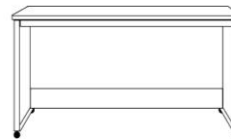

BK (S or M)  
Bookcase

GC  
Guest Chest  
31.5 x 17.25 x 85  
Large Only

NS or NST  
Nightstand  
24 x 16 x 29

KP  
Straight Desk  
84.5 x 21 7/8 x 1.5  
  
+  
Pedestal  
23.5 x 17.25 x 28.5

AFC  
Rolling File Cart  
16.5 x 21.5 x 28

DC  
Desk Cart  
63 x 21 7/8  
x 31 1/2

MC  
Media Cart  
63 x 16 x 26

\*Available with  
Drawer (NS) or  
Pullout Tray  
(NST)

Straight Desk only uses 'ODM' Pier

DPL  
Large Desk Pier  
31.5 x 17.25 x 85