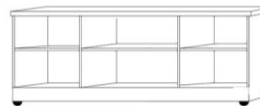

\*\*Can accommodate up to 12" thick mattress

**WA PIERS**

\*All piers come standard 85" tall. Please specify if 90" tall needed.

Small (S) 15.75 x 17.25 x 85

Medium (M) 23.5 x 17.25 x 85

OD (S or M)  
Open/Door

BK (S or M)  
Bookcase

GC  
Guest Chest  
31.5 x 17.25 x 85  
Large Only

NS or NST  
Nightstand  
24 x 16 x 29

KP  
Straight Desk  
84.5 x 21 7/8 x 1.5  
  
+  
Pedestal  
23.5 x 17.25 x 28.5

AFC  
Rolling File Cart  
16.5 x 21.5 x 28

DC  
Desk Cart  
63 x 21 7/8  
x 31 1/2

MC  
Media Cart  
63 x 16 x 26

\*Available with  
Drawer (NS) or  
Pullout Tray  
(NST)

Straight Desk only uses 'ODM' Pier

DPL  
Large Desk Pier  
31.5 x 17.25 x 85