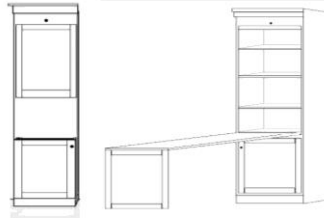

Dimensions:

	Closed / Open
WB-Q QUEEN	65 x 17.25 x 90
Birch	65 x 86 x 90
WB-F FULL	59 x 17.25 x 85
Birch	59 x 81 x 85
WB-T TWIN	44 x 17.25 x 85
Birch	44 x 81 x 85
WB-TX TWIN XL	44 x 17.25 x 90
Birch	44 x 86 x 90

**Can accommodate up to 12" thick mattress

WB PIERS

*All piers come standard 85" tall. Please specify if 90" tall needed.

Small (S)	15.75 x 17.25 x 85
Medium (M)	23.5 x 17.25 x 85

OD (S or M)
Open/Door

PT (S or M)
Open/3 Drawer

PXM
Wardrobe/File/
Pencil Drawer
Medium Only

PLM
Open/File/
Pencil Drawer
Medium Only

OW (S or M)
Open/Drawer
w/ Pull Out Tray

PWM
Wardrobe/
3 Drawer
Medium Only

BK (S or M)
Bookcase

GC
Guest Chest
31.5 x 17.25 x 85
Large Only

DPL
Large Desk Pier
31.5 x 17.25 x 85

DU (L or R)
Door/Open/Pull
Out/2 Drawer
Medium Only

FDP
Folding Desk Pier
24 x 85
Desk 48" Long
Extends to 59"

NS or NST
Nightstand
24 x 16 x 29
\$799

*Available with
Drawer (NS) or Pullout
Tray (NST)