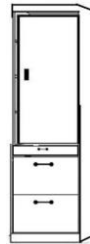

Dimensions:

	Closed / Open
WB-Q QUEEN	65 x 17.25 x 90
Birch	65 x 86 x 90
WB-F FULL	59 x 17.25 x 85
Birch	59 x 81 x 85
WB-T TWIN	44 x 17.25 x 85
Birch	44 x 81 x 85
WB-TX TWIN XL	44 x 17.25 x 90
Birch	44 x 86 x 90

**Can accommodate up to 12" thick mattress

WB PIERS

*All piers come standard 85" tall. Please specify if 90" tall needed.

Small (S)	15.75 x 17.25 x 85
Medium (M)	23.5 x 17.25 x 85

OD (S or M)
Open/Door

PT (S or M)
Open/3 Drawer

PXM
Wardrobe/File/
Pencil Drawer
Medium Only

PLM
Open/File/
Pencil Drawer
Medium Only

OW (S or M)
Open/Drawer
w/ Pull Out Tray

PWM
Wardrobe/
3 Drawer
Medium Only

BK (S or M)
Bookcase

GC
Guest Chest
31.5 x 17.25 x 85
Large Only

DPL
Large Desk Pier
31.5 x 17.25 x 85

DU (L or R)
Door/Open/Pull
Out/2 Drawer
Medium Only

FDP
Folding Desk Pier
24 x 85
Desk 48" Long
Extends to 59"

NS or NST
Nightstand
24 x 16 x 29
\$799

*Available with
Drawer (NS) or Pullout
Tray (NST)