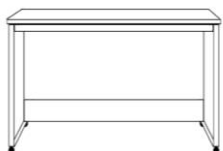

DPL
Large Desk Pier
31.5 x 17.25 x 85

DU (L or R)
Door/Open/Pull
Out/2 Drawer
Medium Only

FDP
Folding Desk Pier
24 x 85
Desk 48" Long
Extends to 59"

NS or NST
Nightstand
24 x 16 x 29
\$799

*Available with
Drawer (NS) or Pullout
Tray (NST)

KP
Straight Desk
84.5 x 21 7/8 x 13.5
+
Pedestal
23.5 x 17.25 x 28.5

SKP
Shaped Desk
84.5 x 30 x .75
+
Pedestal
23.5 x 17.25 x 28.5

BFC
Rolling File Cart
16.5 x 21.5 x 28

Straight Desk only uses 'ODM' Pier

DC
Desk Cart
63 x 21 7/8 x 31 1/2

Shaped Desk only uses 'DPL' pier

MC
Media Cart
63 x 16 x 26