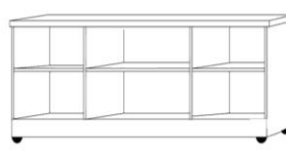

DPL
Large Desk Pier
31.5 x 17.25 x 85

DU (L or R)
Door/Open/Pull
Out/2 Drawer
Medium Only

FDP
Folding Desk Pier
24 x 85
Desk 48" Long
Extends to 59"

NS or NST
Nightstand
24 x 16 x 29
\$799

*Available with
Drawer (NS) or Pullout
Tray (NST)

KP
Straight Desk
84.5 x 21 7/8 x 13.5
+
Pedestal
23.5 x 17.25 x 28.5

SKP
Shaped Desk
84.5 x 30 x .75
+
Pedestal
23.5 x 17.25 x 28.5

BFC
Rolling File Cart
16.5 x 21.5 x 28

Straight Desk only uses 'ODM' Pier

DC
Desk Cart
63 x 21 7/8 x 31 1/2

Shaped Desk only uses 'DPL' pier

MC
Media Cart
63 x 16 x 26