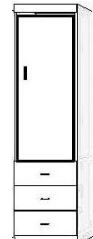

Dimensions:

	Closed / Open
WB-Q QUEEN	65 x 17.25 x 90
Birch	65 x 86 x 90
WB-F FULL	59 x 17.25 x 85
Birch	59 x 81 x 85
WB-T TWIN	44 x 17.25 x 85
Birch	44 x 81 x 85
WB-TX TWIN XL	44 x 17.25 x 90
Birch	44 x 86 x 90

**Can accommodate up to 12" thick mattress

WB PIERS

*All piers come standard 85" tall. Please specify if 90" tall needed.

Small (S)	15.75 x 17.25 x 85
Medium (M)	23.5 x 17.25 x 85

OD (S or M)
Open/Door

PT (S or M)
Open/3 Drawer

PXM
Wardrobe/File/
Pencil Drawer
Medium Only

PLM
Open/File/
Pencil Drawer
Medium Only

OW (S or M)
Open/Drawer
w/ Pull Out Tray

PWM
Wardrobe/
3 Drawer
Medium Only

BK (S or M)
Bookcase

GC
Guest Chest
31.5 x 17.25 x 85
Large Only

DPL
Large Desk Pier
31.5 x 17.25 x 85

DU (L or R)
Door/Open/Pull
Out/2 Drawer
Medium Only

FDP
Folding Desk Pier
24 x 85
Desk 48" Long
Extends to 59"

NS or NST
Nightstand
24 x 16 x 29
\$799

*Available with
Drawer (NS) or Pullout
Tray (NST)