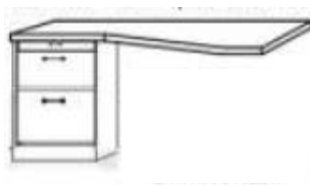

DPL
Large Desk Pier
31.5 x 17.25 x 85

DU (L or R)
Door/Open/Pull
Out/2 Drawer
Medium Only

FDP
Folding Desk Pier
24 x 85
Desk 48" Long
Extends to 59"

NS or NST
Nightstand
24 x 16 x 29
\$799

*Available with
Drawer (NS) or Pullout
Tray (NST)

KP
Straight Desk
84.5 x 21 7/8 x 13.5
+
Pedestal
23.5 x 17.25 x 28.5

SKP
Shaped Desk
84.5 x 30 x .75
+
Pedestal
23.5 x 17.25 x 28.5

BFC
Rolling File Cart
16.5 x 21.5 x 28

Straight Desk only uses 'ODM' Pier