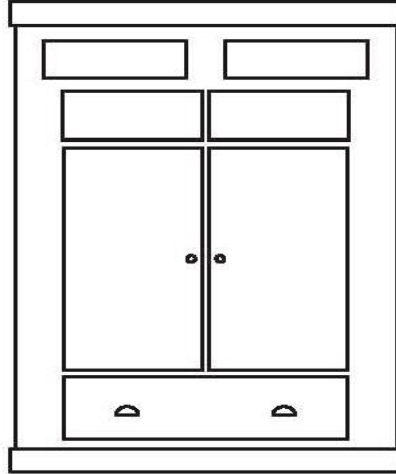

Dimensions:

	Closed / Open
WB-Q QUEEN	65 x 17.25 x 90
Birch	65 x 86 x 90
WB-F FULL	59 x 17.25 x 85
Birch	59 x 81 x 85
WB-T TWIN	44 x 17.25 x 85
Birch	44 x 81 x 85
WB-TX TWIN XL	44 x 17.25 x 90
Birch	44 x 86 x 90