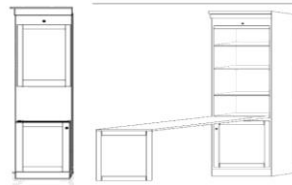

Dimensions:

	Closed / Open
WBZ-Q	
QUEEN	85 x 17 x 70.5
Birch	85 x 66 x 70.5

**Finished Top Additional Cost

**Can accommodate up to 12" thick mattress

WBZ PIERS

*WBZ piers come standard 70.5" tall.

- Small (S) 16 x 17 x 70.5
- Medium (M) 24 x 17 x 70.5
- PT (S or M) Open/3 Drawer

OD (S or M)
Open/Door

PLM
Open/File/
Pencil Drawer
Medium Only

OW (S or M)
Open/Drawer
w/ Pull Out Tray

BK (S or M)
Bookcase

BFC
Rolling File Cart
16.5 x 21.5 x 28

NS or NST
Nightstand
24 x 16 x 29

*Available with
Drawer (NS) or
Pullout Tray
(NST)

KP
Straight Desk
84.5 x 21 7/8 x 1.5
+
Pedestal
23.5 x 17.25 x 28.5

FDP
Folding Desk Pier
24 x 85
Desk 48" Long
Extends to 59"

Straight Desk only uses 'ODM' Pier

DC
Desk Cart
63 x 21 7/8 x 31 1/2

MC
Media Cart
63 x 16 x 26