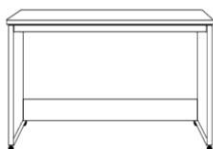

Dimensions:

	Closed / Open
WBT-Q	48x40x29
QUEEN	65 x 17.25 x 90
Birch	65 x 86 x 90

**Can accommodate up to 12" thick mattress

Please specify Silver or Black Locks

WB PIERS

*All piers come standard 85" tall. Please specify if 90" tall needed.

PWM
Wardrobe/
3 Drawer
Medium Only

BK (S or M)
Bookcase

GC
Guest Chest
31.5 x 17.25 x 85
Large Only

DPL
Large Desk Pier
31.5 x 17.25 x 85

DU (L or R)
Door/Open/Pull
Out/2 Drawer
Medium Only

FDP
Folding Desk Pier
24 x 85
Desk 48" Long
Extends to 59"

NS or NST
Nightstand
24 x 16 x 29

*Available with
Drawer (NS) or
Pullout Tray (NST)

KP
Straight Desk
84.5 x 21 7/8 x 1.5
+
Pedestal
23.5 x 17.25 x 28.5

SKP
Shaped Desk
84.5 x 30 x .75
+
Pedestal
23.5 x 17.25 x 28.5

BFC
Rolling File Cart
16.5 x 21.5 x 28

Straight Desk only uses 'ODM' Pier

Shaped Desk only uses 'DPL' pier

DC
Desk Cart
63 x 21 7/8 x 31 1/2

MC
Media Cart
63 x 16 x 26