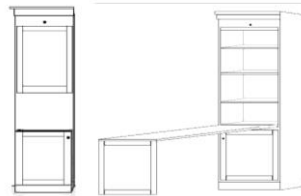

Dimensions:

	Closed / Open
WBT-Q	48x40x29
QUEEN	65 x 17.25 x 90
Birch	65 x 86 x 90

**Can accommodate up to 12" thick mattress

Please specify Silver or Black Locks

WB PIERS

*All piers come standard 85" tall. Please specify if 90" tall needed.

- Small (S) 15.75 x 17.25 x 85
- Medium (M) 23.5 x 17.25 x 85

OD (S or M)
Open/Door

PT (S or M)
Open/3 Drawer

PXM
Wardrobe/File/
Pencil Drawer
Medium Only

PLM
Open/File/
Pencil Drawer
Medium Only

OW (S or M)
Open/Drawer
w/ Pull Out Tray

PWM
Wardrobe/
3 Drawer
Medium Only

BK (S or M)
Bookcase

GC
Guest Chest
31.5 x 17.25 x 85
Large Only

DPL
Large Desk Pier
31.5 x 17.25 x 85

DU (L or R)
Door/Open/Pull
Out/2 Drawer
Medium Only

FDP
Folding Desk Pier
24 x 85
Desk 48" Long
Extends to 59"

NS or NST
Nightstand
24 x 16 x 29

*Available with
Drawer (NS) or
Pullout Tray (NST)

KP
Straight Desk
84.5 x 21 7/8 x 1.5
+
Pedestal
23.5 x 17.25 x 28.5

SKP
Shaped Desk
84.5 x 30 x .75
+
Pedestal
23.5 x 17.25 x 28.5