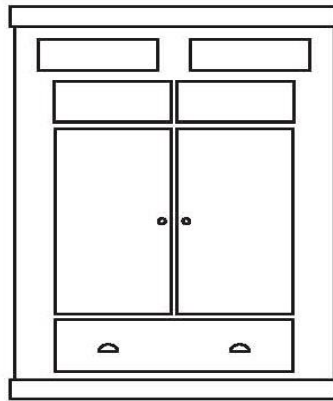

Dimensions:

	Closed / Open
WBT-Q	48x40x29
QUEEN	65 x 17.25 x 90
Birch	65 x 86 x 90

**Can accommodate up to 12" thick mattress

Please specify Silver or Black Locks

WB PIERS

*All piers come standard 85" tall. Please specify if 90" tall needed.

- Small (S) 15.75 x 17.25 x 85
- Medium (M) 23.5 x 17.25 x 85

OD (S or M)
Open/Door

PT (S or M)
Open/3 Drawer

PXM
Wardrobe/File/
Pencil Drawer
Medium Only

PLM
Open/File/
Pencil Drawer
Medium Only

OW (S or M)
Open/Drawer
w/ Pull Out Tray