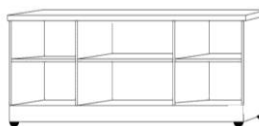

PWM
Wardrobe/
3 Drawer
Medium Only

BK (S or M)
Bookcase

GC
Guest Chest
31.5 x 17.25 x 85
Large Only

DPL
Large Desk Pier
31.5 x 17.25 x 85

DU (L or R)
Door/Open/Pull
Out/2 Drawer
Medium Only

FDP
Folding Desk Pier
24 x 85
Desk 48" Long
Extends to 59"

NS or NST
Nightstand
24 x 16 x 29

*Available with
Drawer (NS) or
Pullout Tray (NST)

KP
Straight Desk
84.5 x 21 7/8 x 1.5
+
Pedestal
23.5 x 17.25 x 28.5

SKP
Shaped Desk
84.5 x 30 x .75
+
Pedestal
23.5 x 17.25 x 28.5

BFC
Rolling File Cart
16.5 x 21.5 x 28

Straight Desk only uses 'ODM' Pier

Shaped Desk only uses 'DPL' pier

DC
Desk Cart
63 x 21 7/8 x 31 1/2

MC
Media Cart
63 x 16 x 26