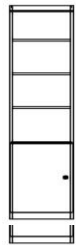

**Dimensions:**

Closed / Open

<b>WE-F</b>	<b>Euro</b>	
<b>FULL</b>		59 x 17 x 85
Birch		59 x 81 x 85

<b>WE-Q</b>	<b>Euro</b>	
<b>QUEEN</b>		65 x 17.25 x 90
Birch		65 x 86 x 90

<b>WD-Q</b>	<b>Euro Deluxe</b>	
<b>QUEEN</b>		75 x 25 x 90
Birch		75 x 92 x 90

\*\*Can accommodate up to 12" thick mattress

**Hardware:**

Stainless Bar #3

Bronze Bar #13

**WE PIERS**

\*All piers come standard 85" tall. Please specify if 90" tall needed.

Small (S) 15.75 x 17.25 x 85

Medium (M) 23.5 x 17.25 x 85

**OD (S or M)**  
Open/Door

**PT (S or M)**  
Open/3 Drawer

**PXM**  
Wardrobe/File/  
Pencil Drawer  
Medium Only

**PLM**  
Open/File/  
Pencil Drawer  
Medium Only

**OW (S or M)**  
Open/Drawer  
w/ Pull Out Tray

**PWM**  
Wardrobe/  
3 Drawer  
Medium Only

**BK (S or M)**  
Bookcase

**GC**  
Guest Chest  
31.5 x 17.25 x 85  
Large Only

**KP**  
Straight Desk  
84.5 x 21 7/8 x 1.5

**SKP**  
Shaped Desk  
84.5 x 30 x .75