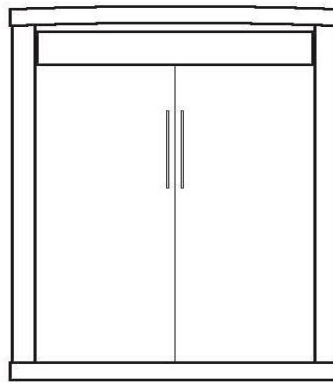

Euro Deluxe

Dimensions:

Closed / Open

WE-F	Euro	
FULL		59 x 17 x 85
Birch		59 x 81 x 85

WE-Q	Euro	
QUEEN		65 x 17.25 x 90
Birch		65 x 86 x 90

WD-Q	Euro Deluxe	
QUEEN		75 x 25 x 90
Birch		75 x 92 x 90

**Can accommodate up to 12" thick mattress

Hardware:

Stainless Bar #3

Bronze Bar #13

WE PIERS

*All piers come standard 85" tall. Please specify if 90" tall needed.

Small (S) 15.75 x 17.25 x 85

Medium (M) 23.5 x 17.25 x 85

+
Pedestal
23.5 x 17.25 x 28.5

+
Pedestal
23.5 x 17.25 x 28.5

*Available with
Drawer (NS) or
Pullout Tray
(NST)

Straight Desk only uses 'ODM' Pier

Shaped Desk only uses 'DPL' pier