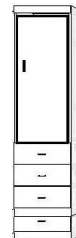

**Dimensions:**

Closed / Open

<b>WE-F</b>	<b>Euro</b>	
<b>FULL</b>		59 x 17 x 85
Birch		59 x 81 x 85

<b>WE-Q</b>	<b>Euro</b>	
<b>QUEEN</b>		65 x 17.25 x 90
Birch		65 x 86 x 90

<b>WD-Q</b>	<b>Euro Deluxe</b>	
<b>QUEEN</b>		75 x 25 x 90
Birch		75 x 92 x 90

\*\*Can accommodate up to 12" thick mattress

**Hardware:**

Stainless Bar #3

Bronze Bar #13

**WE PIERS**

\*All piers come standard 85" tall. Please specify if 90" tall needed.

Small (S) 15.75 x 17.25 x 85

Medium (M) 23.5 x 17.25 x 85

**OD (S or M)**  
Open/Door

**PT (S or M)**  
Open/3 Drawer

**PXM**  
Wardrobe/File/  
Pencil Drawer  
Medium Only

**PLM**  
Open/File/  
Pencil Drawer  
Medium Only

**OW (S or M)**  
Open/Drawer  
w/ Pull Out Tray

**PWM**  
Wardrobe/  
3 Drawer  
Medium Only

**BK (S or M)**  
Bookcase

**GC**  
Guest Chest  
31.5 x 17.25 x 85  
Large Only

**KP**  
Straight Desk  
84.5 x 21 7/8 x 1.5

**SKP**  
Shaped Desk  
84.5 x 30 x .75