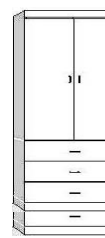

**Dimensions:**

Closed / Open

<b>WE-F</b>	<b>Euro</b>	
<b>FULL</b>		59 x 17 x 85
Birch		59 x 81 x 85

<b>WE-Q</b>	<b>Euro</b>	
<b>QUEEN</b>		65 x 17.25 x 90
Birch		65 x 86 x 90

<b>WD-Q</b>	<b>Euro Deluxe</b>	
<b>QUEEN</b>		75 x 25 x 90
Birch		75 x 92 x 90

\*\*Can accommodate up to 12" thick mattress

**Hardware:**

Stainless Bar #3

Bronze Bar #13

**WE PIERS**

\*All piers come standard 85" tall. Please specify if 90" tall needed.

Small (S) 15.75 x 17.25 x 85

Medium (M) 23.5 x 17.25 x 85

**OD (S or M)**  
Open/Door

**PT (S or M)**  
Open/3 Drawer

**PXM**  
Wardrobe/File/  
Pencil Drawer  
Medium Only

**PLM**  
Open/File/  
Pencil Drawer  
Medium Only

**OW (S or M)**  
Open/Drawer  
w/ Pull Out Tray

**PWM**  
Wardrobe/  
3 Drawer  
Medium Only

**BK (S or M)**  
Bookcase

**GC**  
Guest Chest  
31.5 x 17.25 x 85  
Large Only

**KP**  
Straight Desk  
84.5 x 21 7/8 x 1.5

**SKP**  
Shaped Desk  
84.5 x 30 x .75