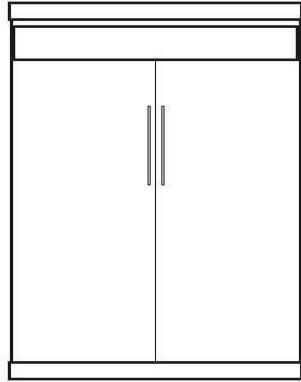

Euro & Euro Deluxe

Retail Price Sheet

Finishes:

- Grey Bark-GB
- Gray - G
- Sunset -S
- Cinnamon -E
- Chocolate -D
- Natural -N
- Maple -M
- Cognac Red - R
- Caramel - B

**White - WH

**10% Upcharge

Euro