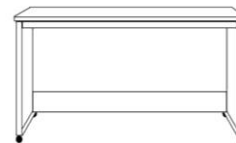

ODM  
Open/Door  
Medium Desk Pier

KP  
Straight Desk  
84.5 x 21 7/8 x 1.5  
+  
Pedestal  
23.5 x 17.25 x 28.5

AFC  
Rolling File Cart  
16.5 x 21.5 x 28

NS or NST  
Nightstand  
24 x 16 x 29  
\*Available with  
Drawer (NS) or  
Pullout Tray  
(NST)

*Straight Desk only uses 'ODM' Pier*

DPL  
Large Desk Pier  
31.5 x 17.25 x 85

FDP  
Folding Desk Pier  
24 x 85  
Desk 48" Long  
Extends to 59"

DC  
Desk Cart  
63 x 21 7/8  
x 31 1/2

MC  
Media Cart  
63 x 16 x 26