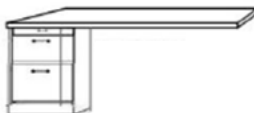

ODM
Open/Door
Medium Desk Pier