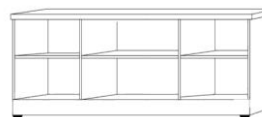

*Straight Desk only uses 'ODM' Pier*

DPL  
Large Desk Pier  
31.5 x 17.25 x 85

FDP  
Folding Desk Pier  
24 x 85  
Desk 48" Long  
Extends to 59"

DC  
Desk Cart  
63 x 21 7/8  
x 31 1/2

MC  
Media Cart  
63 x 16 x 26