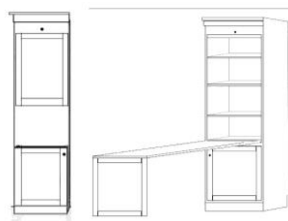

WF PIERS

*All piers come standard 85" tall. Please specify if 90" tall needed.

Small (S) 15.75 x 17.25 x 85

Medium (M) 23.5 x 17.25 x 85

OD (S or M)
Open/Door

PT (S or M)
Open/3 Drawer

PXM
Wardrobe/File/
Pencil Drawer
Medium Only

PLM
Open/File/
Pencil Drawer
Medium Only

OW (S or M)
Open/Drawer
w/ Pull Out Tray

PWM
Wardrobe/
3 Drawer
Medium Only

BK (S or M)
Bookcase

GC
Guest Chest
31.5 x 17.25 x 85
Large Only

ODM
Open/Door
Medium Desk Pier

KP
Straight Desk
84.5 x 21 7/8 x 1.5
+
Pedestal
23.5 x 17.25 x 28.5

AFC
Rolling File Cart
16.5 x 21.5 x 28

NS or NST
Nightstand
24 x 16 x 29
*Available with
Drawer (NS) or
Pullout Tray
(NST)

DPL
Large Desk Pier
31.5 x 17.25 x 85

FDP
Folding Desk Pier
24 x 85
Desk 48" Long
Extends to 59"

DC
Desk Cart
63 x 21 7/8 x 31 1/2

MC
Media Cart
63 x 16 x 26

Straight Desk only uses 'ODM' Pier