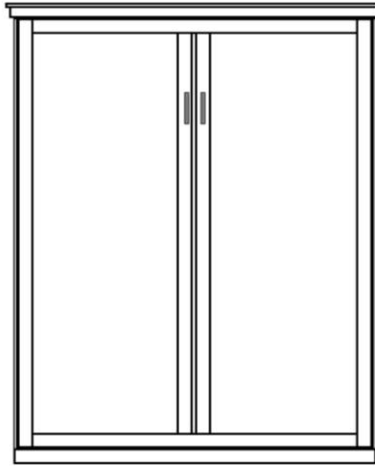

Dimensions:

		Closed / Open
WJ-Q	Jazz	
Queen		69 x 18.5 x 90
Birch		69 x 87 x 90

****Can accommodate up to 12" thick mattress**

WJ PIERS

*All piers come standard 85" tall.

- Small (S) 17.5 x 18.5 x 85
- Medium (M) 25.5 x 18.5 x 85
- Large (L) 33.5 x 18.5 x 85

MC
Media Cart
63 x 16 x 26

Shaped Desk only uses 'DPL' pier