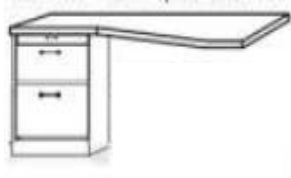

Dimensions:

		Closed / Open
WJ-Q	Jazz	
Queen		69 x 18.5 x 90
Birch		69 x 87 x 90

****Can accommodate up to 12" thick mattress**

WJ PIERS

*All piers come standard 85" tall.

- Small (S) 17.5 x 18.5 x 85
- Medium (M) 25.5 x 18.5 x 85
- Large (L) 33.5 x 18.5 x 85

BK (S or M)
Bookcase

DU (L or R)
Door/Open/Pull
Out/2 Drawer

ODM
Open/Door
Medium Desk Pier

KP
Straight Desk
83 x 21 7/8 x 1.5
+
Pedestal
24 x 17 x 29

DPL
Large Desk Pier
33.5 x 18.5 x 85

NS or NST
Nightstand

*Available with
Drawer (NS) or
Pullout Tray
(NST)

Straight Desk only uses 'ODM' Pier

SKP
Shaped Desk
83 x 31 x .75
+
Pedestal
24 x 17 x 29

FDP
Folding Desk Pier
24 x 85
Desk 48" Long
Extends to 59"

DC
Desk Cart
63 x 21 7/8
x 31 1/2

MC
Media Cart
63 x 16 x 26

Shaped Desk only uses 'DPL' pier