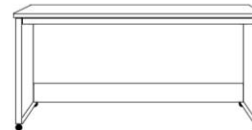

Dimensions:

		Closed / Open
WJ-Q	Jazz	
Queen		69 x 18.5 x 90
Birch		69 x 87 x 90

****Can accommodate up to 12" thick mattress**

WJ PIERS

*All piers come standard 85" tall.

- Small (S) 17.5 x 18.5 x 85
- Medium (M) 25.5 x 18.5 x 85
- Large (L) 33.5 x 18.5 x 85

BK (S or M)
Bookcase

DU (L or R)
Door/Open/Pull
Out/2 Drawer

ODM
Open/Door
Medium Desk Pier

KP
Straight Desk
83 x 21 7/8 x 1.5
+
Pedestal
24 x 17 x 29

DPL
Large Desk Pier
33.5 x 18.5 x 85

NS or NST
Nightstand

*Available with
Drawer (NS) or
Pullout Tray
(NST)

Straight Desk only uses 'ODM' Pier

SKP
Shaped Desk
83 x 31 x .75
+
Pedestal
24 x 17 x 29

FDP
Folding Desk Pier
24 x 85
Desk 48" Long
Extends to 59"

DC
Desk Cart
63 x 21 7/8
x 31 1/2

MC
Media Cart
63 x 16 x 26

Shaped Desk only uses 'DPL' pier