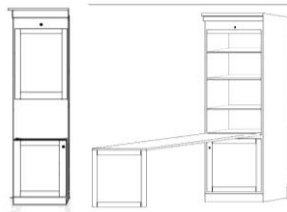

Dimensions:

		Closed / Open
WJ-Q	Jazz	
Queen		69 x 18.5 x 90
Birch		69 x 87 x 90

****Can accommodate up to 12" thick mattress**

WJ PIERS

*All piers come standard 85" tall.

- Small (S) 17.5 x 18.5 x 85
- Medium (M) 25.5 x 18.5 x 85
- Large (L) 33.5 x 18.5 x 85

BK (S or M)
Bookcase

DU (L or R)
Door/Open/Pull
Out/2 Drawer

ODM
Open/Door
Medium Desk Pier

KP
Straight Desk
83 x 21 7/8 x 1.5
+
Pedestal
24 x 17 x 29

DPL
Large Desk Pier
33.5 x 18.5 x 85

NS or NST
Nightstand

*Available with
Drawer (NS) or
Pullout Tray
(NST)

Straight Desk only uses 'ODM' Pier

SKP
Shaped Desk
83 x 31 x .75
+
Pedestal
24 x 17 x 29

FDP
Folding Desk Pier
24 x 85
Desk 48" Long
Extends to 59"

DC
Desk Cart
63 x 21 7/8
x 31 1/2

MC
Media Cart
63 x 16 x 26

Shaped Desk only uses 'DPL' pier