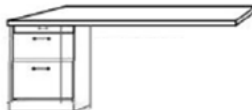

Dimensions:

		Closed / Open
WJ-Q	Jazz	
Queen		69 x 18.5 x 90
Birch		69 x 87 x 90

****Can accommodate up to 12" thick mattress**

WJ PIERS

*All piers come standard 85" tall.

- Small (S) 17.5 x 18.5 x 85
- Medium (M) 25.5 x 18.5 x 85
- Large (L) 33.5 x 18.5 x 85

OD (S or M)
Open/Door

PT (S, M or L)
Open/3 Drawer

PXM
Wardrobe/File/
Pencil Drawer
Medium Only

PL
Open/File/
Pencil Drawer
(S or M)

OW (S or M)
Open/Drawer
w/ Pull Out Tray

PWM
Wardrobe/
3 Drawer
Medium Only

BK (S or M)
Bookcase

DU (L or R)
Door/Open/Pull
Out/2 Drawer

ODM
Open/Door
Medium Desk Pier

KP
Straight Desk
83 x 21 7/8 x 1.5
+
Pedestal
24 x 17 x 29

DPL
Large Desk Pier
33.5 x 18.5 x 85

NS or NST
Nightstand