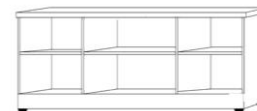

Dimensions:

		Closed / Open
WJ-Q	Jazz	
Queen		69 x 18.5 x 90
Birch		69 x 87 x 90

****Can accommodate up to 12" thick mattress**

WJ PIERS

*All piers come standard 85" tall.

- Small (S) 17.5 x 18.5 x 85
- Medium (M) 25.5 x 18.5 x 85
- Large (L) 33.5 x 18.5 x 85

BK (S or M)
Bookcase

DU (L or R)
Door/Open/Pull
Out/2 Drawer

ODM
Open/Door
Medium Desk Pier

KP
Straight Desk
83 x 21 7/8 x 1.5
+
Pedestal
24 x 17 x 29

DPL
Large Desk Pier
33.5 x 18.5 x 85

NS or NST
Nightstand

*Available with
Drawer (NS) or
Pullout Tray
(NST)

Straight Desk only uses 'ODM' Pier

SKP
Shaped Desk
83 x 31 x .75
+
Pedestal
24 x 17 x 29

FDP
Folding Desk Pier
24 x 85
Desk 48" Long
Extends to 59"

DC
Desk Cart
63 x 21 7/8
x 31 1/2

MC
Media Cart
63 x 16 x 26

Shaped Desk only uses 'DPL' pier