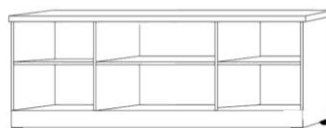

PLM
Open/File/
Pencil Drawer
Medium Only

OW (S or M)
Open/Drawer
w/ Pull Out Tray

PWM
Wardrobe/
3 Drawer
Medium Only

BK (S or M)
Bookcase

DPL
Large Desk Pier
31.5 x 17.25 x 85

**DPL used with
Shaped Desk

KP
Straight Desk
84.5 x 21 7/8 x 1.5
+
Pedestal
23.5 x 17.25 x 28.5

*Straight Desk only uses 'ODM' Pier

**Shaped Desk only uses 'DPL' pier

SKP
Shaped Desk
84.5 x 31 x .75
+
Pedestal
23.5 x 17.25 x 28.5

NS or NST
Nightstand
24 x 16 x 29

*Available with
Drawer (NS) or
Pullout Tray (NST)

FDP
Folding Desk Pier
24 x 85
Desk 48" Long
Extends to 59"

DC
Desk Cart
63 x 21 7/8 x 31 1/2

MC
Media Cart
63 x 16 x 26