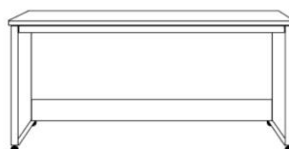

DC
Desk Cart
63 x 21 7/8 x 31 1/2