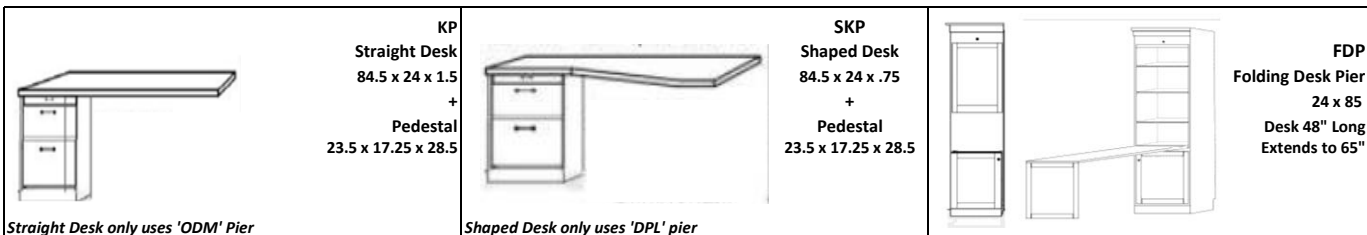

PIERS

*All piers come standard 85" tall. Please specify if 90" tall needed.

Small (S) 15.75 x 17.25 x 85
 Medium (M) 23.5 x 17.25 x 85
 Large (L) 33.5 x 18.5 x 85

Hidden Bed PIERS

* piers come standard 70.5" tall.

Small (S) 16 x 17 x 70.5
 Medium (M) 24 x 17 x 70.5