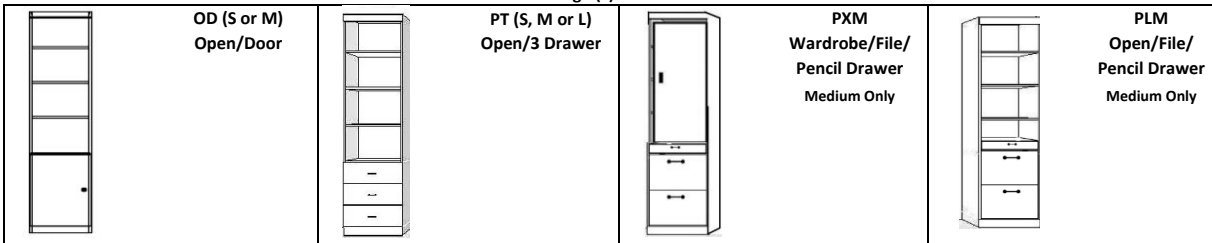

PIERS

*All piers come standard 85" tall. Please specify if 90" tall needed.

Small (S) 15.75 x 17.25 x 85
 Medium (M) 23.5 x 17.25 x 85
 Large (L) 33.5 x 18.5 x 85

Hidden Bed PIERS

* piers come standard 70.5" tall.

Small (S) 16 x 17 x 70.5
 Medium (M) 24 x 17 x 70.5