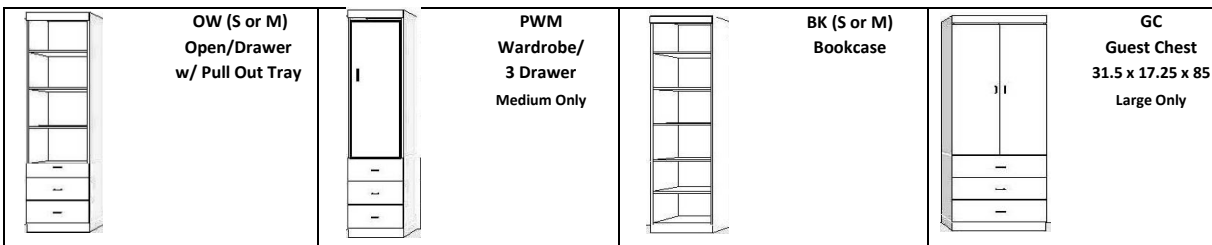

PIERS

*All piers come standard 85" tall. Please specify if 90" tall needed.

Small (S) 15.75 x 17.25 x 85
 Medium (M) 23.5 x 17.25 x 85
 Large (L) 33.5 x 18.5 x 85

Hidden Bed PIERS

* piers come standard 70.5" tall.

Small (S) 16 x 17 x 70.5
 Medium (M) 24 x 17 x 70.5