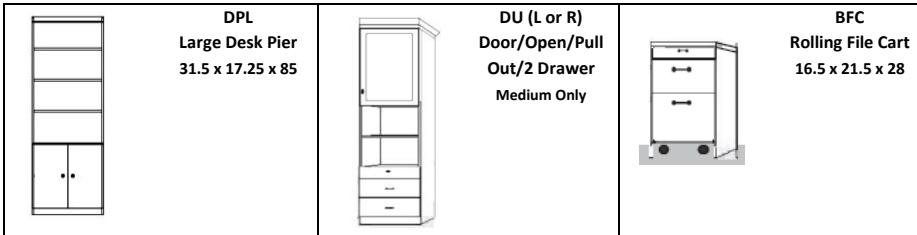

PIERS

*All piers come standard 85" tall. Please specify if 90" tall needed.

Small (S) 15.75 x 17.25 x 85
 Medium (M) 23.5 x 17.25 x 85
 Large (L) 33.5 x 18.5 x 85

Hidden Bed PIERS

* piers come standard 70.5" tall.

Small (S) 16 x 17 x 70.5
 Medium (M) 24 x 17 x 70.5