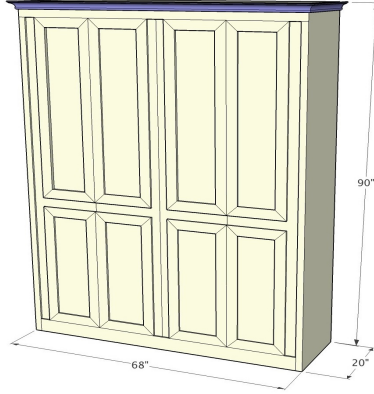

Alder Finishes:

- PE – Pecan
- MO – Mocha
- HZ – Hazelnut
- MN – Midnight
- AC – Antique Cherry
- WG – Weathered Gray
- SL – Slate
- WT – White**
- BK – Black**

**15% Up-Charge

Oak Finishes:

- SL – Slate
- LT – Light
- MD – Medium
- AC – Cherry
- MN – Midnight
- WG – Weathered Gray
- CF – Coffee
- WT – White**
- BK – Black**

**15% Up-Charge

Dimensions:

Closed / Open

BR-Q		
QUEEN	$6,199	72 5/8" w x 23 x 90 1/2" h
ALDER or OAK	(5.5" TOTAL MOLDING)	72 5/8" w x 91 1/2 x 90 1/2" h
BR-F		
FULL	$6,199	72" w x 23 x 86 1/2" h
ALDER or OAK		

Uses Standard Mattress up to 11" Thick
Please specify Oak or Alder Wood

Hardware for Bed

- W1 Nickel Bar 18"
- W2 Nickel Bar 14 1/2"
- W3 Nickel Bar 9 1/4"
- W4 Nickel Bar 8"
- W5 Nickel Bar 8 1/2"
- W6 Bronze Bar 7"
- W7 Bronze Bar 8 1/2"
- W8 Bronze Bar 8"
- W9 Bronze Bar 7"

Hardware for Piers

- W11 Nickel Round Knob
- W12 Nickel Square Knob
- W15 Nickel Bar 6 1/4"
- W13 Bronze Square Knob
- W14 Bronze Round Knob
- W16 Bronze Bar 6 1/4"

PIERS

Please specify pier height and width

- (XS) Xsmall 17" w x 17.75" d
- (S) Small 21" w x 17.75" d
- (M) Medium 25" w x 17.75" d
- (L) Large 31" w x 17.75" d
- (XL) XLarge 37" w x 17.75" d
- (F) Full 72" h
- (Q) Queen 84" h

W10 Bronze Bar 12"

Wardrobe

- (S) Small 21" w x 19.75" d
- (M) Medium 25" w x 19.75" d
- (L) Large 31" w x 19.75" d
- (XL) XLarge 37" w x 19.75" d

	Open Shelves, Door (XS and S only one door, all other sides 2 doors)	BK (S, M, or L) Bookcase	Open Shelves, Pull-Out Tray, 2 or 3 Drawers	File Pier	Wardrobe w/doors	Wardrobe 3 Drawers, Doors
	D1 FD D2	O	2DW 3DW	2F	WD-D	WD-DW
Xsmall:	$1,599 or $2,299 Full Door	$1,499	$2,399 or $2,599 3 Drawers	n/a	n/a	n/a
Small:	$1,599 or $2,499 Full Door	$1,499	$2,599 or $2,799 3 Drawers	$2,799	$2,799	$3,299
Medium:	$1,799 or $2,699 Full Door	$1,699	$2,799 or $2,999 3 Drawers	n/a	$2,999	$3,499
Large:	$1,999 or $2,899 Full Door	$1,799	$2,999 or $3,099 3 Drawers	n/a	$3,199	$3,699
XLarge:	$2,199 or $3,099 Full Door	$1,799	$3,199 or $3,299 3 Drawers	n/a	$3,299	$3,899

PIER DESKS

Desk with 3Drawer Pedestal & Bookcase	Shaped Desk with 3 Drawer Pedestal & Bookcase
Desk Measurements Bookcase 25" w x 17 3/4" d x 84" h Pedestal 21" w x 20" d x 29 1/4" h Desk Top 72" w x 23" d x 2" h Total Length 89" OPED = Bookcase DPED = 2 top doors	Desk Measurements Bookcase 37" w x 17 3/4" d x 84" h Pedestal 21" w x 20" d x 29 1/4" h Desk Top 72" w x 35" d x 2" h OPED = Bookcase DPED = 2 top doors
OPED+PED+PEDTOP or DPED+PED+PEDTOP	OPED+PED+PEDWTOP or DPED+PED+PEDWTOP
As Shown: $3,799	As Shown: $4,299
With Doors on Top of Bookcase $4,099	With Doors on Top of Bookcase $4,699

ADD-ONS

- Change shelves from Wood to Glass $50/shelf
- Add soft close slides to any drawer – $20/dr
- Add soft close hinges (overlay doors) – $10/door
- Finish inside of drawer with clear coat – $20/dr
- Additional wire management hole – $20/hole
- LED & Electrical Options $125-$499
- Add finished back to desk – $499

EXECUTIVE DESKS

DESKS w/Single Pedestal (21" d x 30" h)	RETURNS w/Drawer (17.75" d x 30" h)	HUTCHES for Returns (17.75" d x 54" h)
42" w $1,999	37" w $1,299	37" w $1,699
48" w $2,099	43" w $1,399	43" w $1,899
54" w $2,199	49" w $1,599	49" w $2,099
60" w $2,299	55" w $1,699	55" w $2,299
66" w $2,399		
72" w $2,599