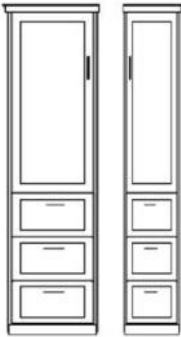

NFS-LSF 18.5 x 85

NFS-RSF 18.5 x 85

\$1799

PNF-LSF 25.5 x 85

PNF-RSF 25.5 x 85

\$1849

LATERAL FILES PIER CABINET- 2 file drawers, pencil drawer with open adjustable shelves.

LFS-LSF 18.5 x 85

LFS-RSF 18.5 x 85

\$1799

PLF-LSF 25.5 x 85

PLF-RSF 25.5 x 85

\$1899

WARDROBE

3 drawers, upper door with 2 shelves. 25.5" pier includes clothes valet.

PWF-LSF 25.5 x 85

PWF-RSF 25.5 x 85

WFS-LSF 18.5 x 85

WFS-RSF 18.5 x 85

\$2199

\$1999

FILE WARDROBE

2 lateral file drawers, Pencil drawer and upper door with 2 shelves. 25.5" pier includes clothes valet.

PXF-LSF 25.5 x 85

PWU-LSF 33.5 x 85

PWU-RSF 33.5 x 85

\$2499

DOOR CABINET

DFS-LSF 18.5 x 85

DFS-RSF 18.5 x 85

\$1699

3 DRAWER PIER CABINET- 3 drawers with open adjustable shelves