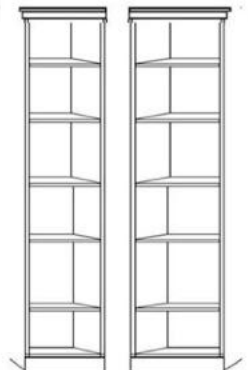

PWU-LSF 33.5 x 85

PWU-RSF 33.5 x 85

\$2499

DOOR CABINET

DFS-LSF 18.5 x 85

DFS-RSF 18.5 x 85

\$1699

3 DRAWER PIER CABINET- 3 drawers with open adjustable shelves

\$1999

BOOKCASE

BFS-LSF 18.5 x 85

BFS-RSF 18.5 x 85

\$1399

PBF-LSF 25.5 x 85

PBF-RSF 25.5 x 85

\$1499

NS Nightstand
24" w x 16" d x 29" h

\$999

FC File cart
17" w x 28.5" h
Fits
underneath
DESK CART

\$999

2 DOOR CABINET
With adjustable shelves

DFL-LSF 33.5 x 85

DFL-RSF 33.5 x 85

\$1799

DOOR CABINET
with adjustable shelves

FD- DESK BASE
with STRAIGHT DESKTOP

\$1199

PCF-LSF 25.5 x 85

PCF-RSF 25.5 x 85

\$1699

DC Desk Cart
63" w x 22" d x 31.5" h

\$999