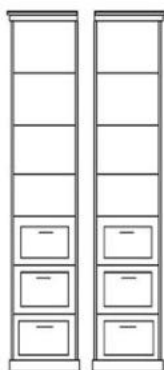

PWF-RSF 25.5 x 85

WFS-LSF 18.5 x 85

WFS-RSF 18.5 x 85

\$2199

\$1999

FILE WARDROBE

2 lateral file drawers, Pencil drawer and upper door with 2 shelves. 25.5" pier includes clothes valet.

PXF-LSF 25.5 x 85

PXF-RSF 25.5 x 85

XFS-LSF 18.5 x 85

XFS-RSF 18.5 x 85

\$2199

\$1999

GUEST WARDROBE

3 drawers with 2 upper doors with clothes valet.

Specify left or right side facing

PWU-LSF 33.5 x 85

PWU-RSF 33.5 x 85

\$2499

DOOR CABINET

DFS-LSF 18.5 x 85

DFS-RSF 18.5 x 85

\$1699

3 DRAWER PIER CABINET- 3 drawers with open adjustable shelves

TFS-LSF 18.5 x 85

TFS-RSF 18.5 x 85

\$1799

PTF-LSF 25.5 x 85

PTF-RSF 25.5 x 85

\$1899

PGF-LSF 33.5 x 85

PGF-RSF 33.5 x 85