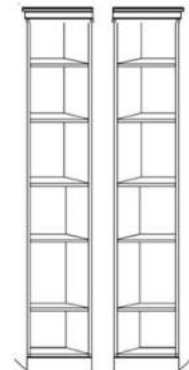

PWU-LSF 33.5 x 85

PWU-RSF 33.5 x 85

\$2499

DOOR CABINET

DFS-LSF 18.5 x 85

DFS-RSF 18.5 x 85

\$1699

3 DRAWER PIER CABINET- 3 drawers with open adjustable shelves

TFS-LSF 18.5 x 85

TFS-RSF 18.5 x 85

\$1799

PTF-LSF 25.5 x 85

PTF-RSF 25.5 x 85

\$1899

PGF-LSF 33.5 x 85

PGF-RSF 33.5 x 85

\$1999

BOOKCASE

BFS-LSF 18.5 x 85

BFS-RSF 18.5 x 85

\$1399

PBF-LSF 25.5 x 85

PBF-RSF 25.5 x 85

\$1499

NS Nightstand
24" w x 16" d x 29" h

\$999

FC File cart
17" w x 28.5" h
Fits
underneath
DESK CART

\$999

2 DOOR CABINET
With adjustable shelves

DFL-LSF 33.5 x 85

DFL-RSF 33.5 x 85

\$1799