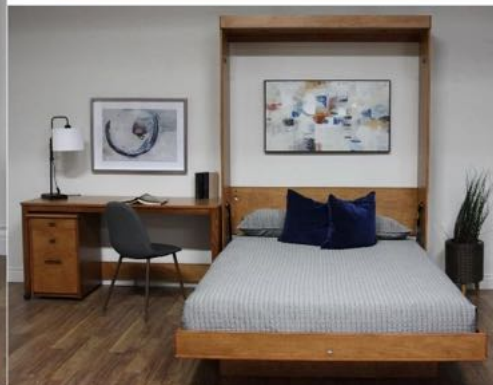

Wallbeds
"n" More

A comfortable extra
bed for any room!

Sonoma

Sonoma in Sunset

Sonoma in White

Sonoma in Gray Bark

Sonoma

Retail Price Sheet

Sonoma

Dimensions:

Closed / Open

WC-T	Sonoma	
TWIN	\$3,299	44 x 17 x 85
Birch		44 x 81 x 85

WC-TXL	Sonoma	
TWIN XL	\$3,499	44 x 17 x 90
Birch		44 x 86 x 90

WC-F	Sonoma	
FULL	\$3,499	59 x 17 x 85
Birch		59 x 81 x 85

WC-Q	Sonoma	
QUEEN	\$3,499	65 x 17.25 x 90
Birch		65 x 86 x 90

**Can accommodate up to 12" thick mattress

Finishes:

Grey Bark-GB

Gray - G

Sunset -S

Cinnamon -E

Chocolate -D

WC PIERS

Small (S) 15.75 x 17.25 x 85
Medium (M) 23.5 x 17.25 x 85

	OD (S or M) Open/Door \$1,199 \$1,249		PT (S or M) Open/3 Drawer \$1,399 \$1,549		PX (S or M) Wardrobe/File/ Pencil Drawer \$1,649 \$1,749		PL (S or M) Open/File/ Pencil Drawer \$1,399 \$1,499
	OW (S or M) Open/Drawer w/ Pull Out Tray \$1,399 \$1,449		PW (S or M) Wardrobe/ 3 Drawer \$1,649 \$1,749		BK (S or M) Bookcase \$949 \$999		GC Guest Chest 31.5 x 17.25 x 85 Large Only \$1,899
	KP Straight Desk 84.5 x 21 7/8 x 1.5 + Pedestal 23.5 x 17.25 x 28.5 \$949		AFC Rolling File Cart 16.5 x 21.5 x 28 \$799		DC Desk Cart \$799 63 x 21 7/8 x 31 1/2		NS or NST Nightstand 24 x 16 x 29 \$799 *Available with Drawer (NS) or Pullout Tray \$849 (NST)
	DPL Large Desk Pier 31.5 x 17.25 x 85 \$1,399		SKP Shaped Desk 84.5 x 31 x .75 + Pedestal 23.5 x 17.25 x 28.5 \$1,049		Folding Desk Pier 24 x 85 Desk 48" Long Extends to 59" \$1,899		