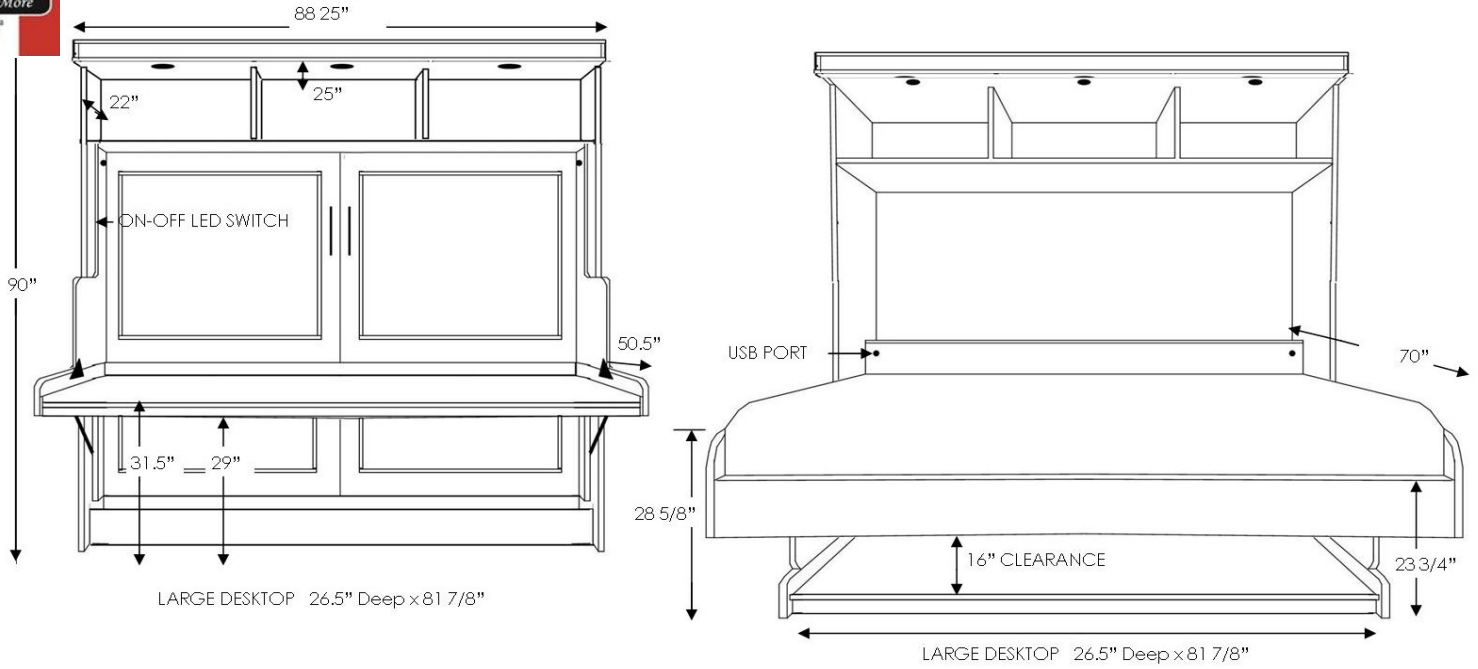

# PORTOLA MURPHY DESK BED WITH HUTCH

SKU	DESCRIPTION	AS A DESK DIMENSION	AS A BED DIMENSION
PW50 LED	QUEEN DESK BED WITH HUTCH 3 LIGHT LED ON/OFF & USB	88.25w x 50.5d X 90 h BLACK	88.25w x 70d X 90 h SILVER