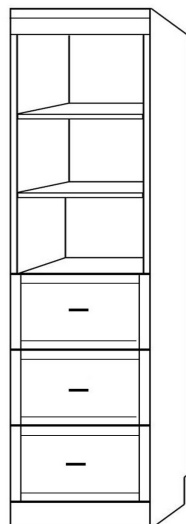

RYLAND DESK BED

SKU	DESCRIPTION	AS DESK DIMENSION	AS BED DIMENSION	MATTRESS DEPTH
RB50	QUEEN HORIZONTAL DESK BED	88.5w x 50.5d x 76.5 h	88.5w x 70d x 76.5 h	11"

espresso bark cinnamon caramel cognac sunset maple natural gray cobalt alabaster white

2 LATERAL FILES-PENCIL

3 DRAWER

2 DRAWER NIGHTSTAND

DOOR

BOOKCASE

RLBQS 16 X 76.5

RTBQS 16 X 76.5

RNBQS 16 X 76.5

RDBQS 16 X 76.5

RBBQS 16 X 76.5

RLBQM 24 X 76.5

RTBQM 24 X 76.5

RNBQM 24 X 76.5

RDBQM 24 X 76.5

RBBQM 24 X 76.5

NIGHTSTAND

DESK-DC 63w X 31 1/2h x 22d

FILE CART RFC 16 5/8x 28 1/2 x 22

NIGHTSTAND-3 DRAWER-RNS 24w x 16d x 29h

NIGHTSTAND-2 DRW TRAY-RNST 24w x 16d x 29h