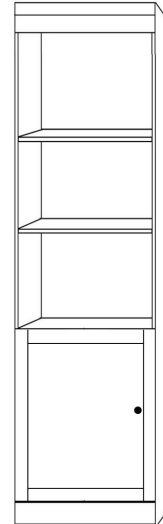

RYLAND DESK BED

SKU	DESCRIPTION	AS DESK DIMENSION	AS BED DIMENSION	MATTRESS DEPTH
RB50	QUEEN HORIZONTAL DESK BED	88.5w x 50.5d x 76.5 h	88.5w x 70d x 76.5 h	11"

espresso bark cinnamon caramel cognac sunset maple natural gray cobalt alabaster white

2 LATERAL FILES-PENCIL

3 DRAWER

2 DRAWER NIGHTSTAND

DOOR

BOOKCASE

RLBQS 16 X 76.5

RTBQS 16 X 76.5

RNBQS 16 X 76.5

RDBQS 16 X 76.5

RBBQS 16 X 76.5

RLBQM 24 X 76.5

RTBQM 24 X 76.5

RNBQM 24 X 76.5

RDBQM 24 X 76.5

RBBQM 24 X 76.5

NIGHTSTAND

DESK-DC 63w X 31 1/2h x 22d

FILE CART RFC 16 5/8x 28 1/2 x 22

NIGHTSTAND-3 DRAWER-RNS 24w x 16d x 29h

NIGHTSTAND-2 DRW TRAY-RNST 24w x 16d x 29h