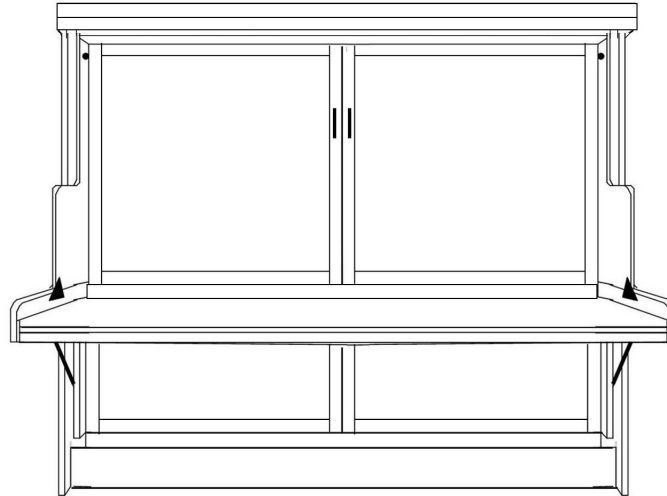

RYLAND DESK BED

SKU	DESCRIPTION	AS DESK DIMENSION	AS BED DIMENSION	MATTRESS DEPTH
RB50	QUEEN HORIZONTAL DESK BED	88.5w x 50.5d x 76.5 h	88.5w x 70d x 76.5 h	11"

espresso bark cinnamon caramel cognac sunset maple natural gray cobalt alabaster white

2 LATERAL FILES-PENCIL

3 DRAWER

2 DRAWER NIGHTSTAND

DOOR

BOOKCASE

RLBQS 16 X 76.5

RTBQS 16 X 76.5

RNBQS 16 X 76.5