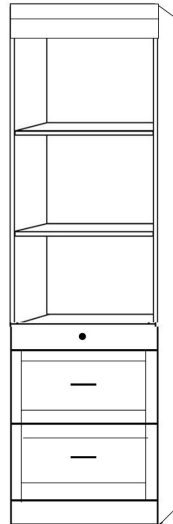

RYLAND DESK BED

SKU	DESCRIPTION	AS DESK DIMENSION	AS BED DIMENSION	MATTRESS DEPTH
RB50	QUEEN HORIZONTAL DESK BED	88.5w x 50.5d x 76.5 h	88.5w x 70d x 76.5 h	11"

espresso bark cinnamon caramel cognac sunset maple natural gray cobalt alabaster white

2 LATERAL FILES-PENCIL

3 DRAWER

2 DRAWER NIGHTSTAND

DOOR

BOOKCASE

RLBQS 16 X 76.5

RTBQS 16 X 76.5

RNBQS 16 X 76.5

RDBQS 16 X 76.5

RBBQS 16 X 76.5

RLBQM 24 X 76.5

RTBQM 24 X 76.5

RNBQM 24 X 76.5

RDBQM 24 X 76.5

RBBQM 24 X 76.5

NIGHTSTAND

DESK-DC 63w X 31 1/2h x 22d

FILE CART RFC 16 5/8x 28 1/2 x 22

NIGHTSTAND-3 DRAWER-RNS 24w x 16d x 29h

NIGHTSTAND-2 DRW TRAY-RNST 24w x 16d x 29h