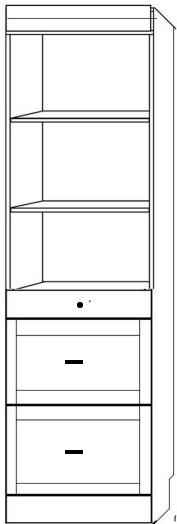

RYLAND DESK BED

SKU	DESCRIPTION	AS DESK DIMENSION	AS BED DIMENSION	MATTRESS DEPTH
RB50	QUEEN HORIZONTAL DESK BED	88.5w x 50.5d x 76.5 h	88.5w x 70d x 76.5 h	11"

espresso bark cinnamon caramel cognac sunset maple natural gray cobalt alabaster white

2 LATERAL FILES-PENCIL

3 DRAWER

2 DRAWER NIGHTSTAND

DOOR

BOOKCASE

RLBQS 16 X 76.5

RTBQS 16 X 76.5

RNBQS 16 X 76.5

RDBQS 16 X 76.5

RBBQS 16 X 76.5

RLBQM 24 X 76.5

RTBQM 24 X 76.5

RNBQM 24 X 76.5

RDBQM 24 X 76.5

RBBQM 24 X 76.5

NIGHTSTAND

DESK-DC 63w X 31 1/2h x 22d

FILE CART RFC 16 5/8x 28 1/2 x 22

NIGHTSTAND-3 DRAWER-RNS 24w x 16d x 29h

NIGHTSTAND-2 DRW TRAY-RNST 24w x 16d x 29h