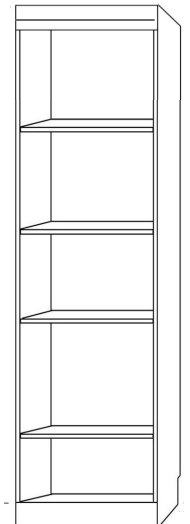

RYLAND DESK BED

SKU	DESCRIPTION	AS DESK DIMENSION	AS BED DIMENSION	MATTRESS DEPTH
RB50	QUEEN HORIZONTAL DESK BED	88.5w x 50.5d x 76.5 h	88.5w x 70d x 76.5 h	11"

espresso bark cinnamon caramel cognac sunset maple natural gray cobalt alabaster white

2 LATERAL FILES-PENCIL

3 DRAWER

2 DRAWER NIGHTSTAND

DOOR

BOOKCASE

RLBQS 16 X 76.5

RTBQS 16 X 76.5

RNBQS 16 X 76.5

RDBQS 16 X 76.5

RBBQS 16 X 76.5

RLBQM 24 X 76.5

RTBQM 24 X 76.5

RNBQM 24 X 76.5

RDBQM 24 X 76.5

RBBQM 24 X 76.5

NIGHTSTAND

DESK-DC 63w X 31 1/2h x 22d

FILE CART RFC 16 5/8x 28 1/2 x 22

NIGHTSTAND-3 DRAWER-RNS 24w x 16d x 29h

NIGHTSTAND-2 DRW TRAY-RNST 24w x 16d x 29h