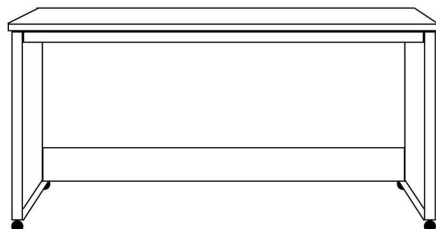

RYLAND DESK BED

SKU	DESCRIPTION	AS DESK DIMENSION	AS BED DIMENSION	MATTRESS DEPTH
RB50	QUEEN HORIZONTAL DESK BED	88.5w x 50.5d x 76.5 h	88.5w x 70d x 76.5 h	11"

espresso bark cinnamon caramel cognac sunset maple natural gray cobalt alabaster white

RDBQS 16 X 76.5

RBBQS 16 X 76.5

RLBQM 24 X 76.5

RTBQM 24 X 76.5

RNBQM 24 X 76.5

RDBQM 24 X 76.5

RBBQM 24 X 76.5

NIGHTSTAND