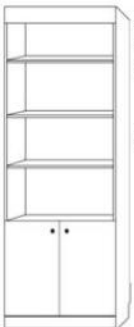

FILE PENCIL DRAWER

- ALFS 16 X 85
- ALQS 16 X 90
- APLF 24 X 85
- APLQ 24 X 90

DOOR -TRAY- 2 DRAWERS

- APUF 24 X 85
- APUQ 24 X 90

3 DRAWER-DOOR

- AWFS 16 X 85
- AWQS 16 X 90
- APWF 24 X 85
- APWQ 24 X 90

2 DRAWER-TRAY-DOOR

- AXFS 16 X 85
- AXQS 16 X 90
- APXF 24 X 85
- APXQ 24 X 90

OPEN DOOR

- ADFS 16 X 85
- ADQS 16 X 90
- APCF 24 X 85
- APCQ 24 X 90

BOOKCASE

- ABFS 16 X 85
- ABQS 16 X 90
- APBF 24 X 85
- APBQ 24 X 90

2-DOOR

- ADFL 32 X 85
- ADQL 32 X 90 \$

GUEST CHEST

- APWU 32 X 85

NIGHTSTAND

24 x 16 x 29

- ANS
- 2 DRAWERS/PENCIL
- ANST
- 2 DRAWERS/TRAY

FILE CART

- AFC \$
- 16.5 x 21.5 x 28