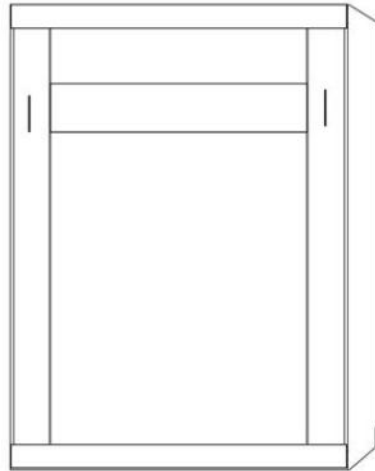

OV50 QUEEN

CLOSED- 65 x 17 x 90 OPEN - 65 x 86 x 90

OV46 FULL

CLOSED- 59 x 17 x 85 OPEN - 59 x 81 x 85

OX33 XL TWIN

CLOSED- 44 x 17 x 90 OPEN - 44 x 86 x 90

OV33 TWIN

CLOSED- 44 x 17 x 85 OPEN - 44 x 81 x 85