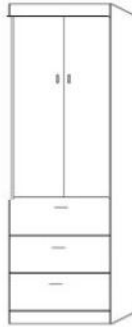

FILE PENCIL DRAWER

- ALFS 16 X 85
- ALQS 16 X 90
- APLF 24 X 85
- APLQ 24 X 90

DOOR -TRAY- 2 DRAWERS

- APUF 24 X 85
- APUQ 24 X 90

3 DRAWER-DOOR

- AWFS 16 X 85
- AWQS 16 X 90
- APWF 24 X 85
- APWQ 24 X 90

2 DRAWER-TRAY-DOOR

- AXFS 16 X 85
- AXQS 16 X 90
- APXF 24 X 85
- APXQ 24 X 90

OPEN DOOR

- ADFS 16 X 85
- ADQS 16 X 90
- APCF 24 X 85
- APCQ 24 X 90

BOOKCASE

- ABFS 16 X 85
- ABQS 16 X 90
- APBF 24 X 85
- APBQ 24 X 90

2-DOOR

- ADFL 32 X 85
- ADQL 32 X 90 \$

GUEST CHEST

- APWU 32 X 85

NIGHTSTAND

24 x 16 x 29

- ANS
- 2 DRAWERS/PENCIL
- ANST
- 2 DRAWERS/TRAY

FILE CART

- AFC \$
- 16.5 x 21.5 x 28