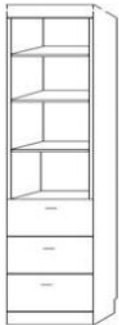

OV50 QUEEN

CLOSED- 65 x 17 x 90 OPEN - 65 x 86 x 90

OV46 FULL

CLOSED- 59 x 17 x 85 OPEN - 59 x 81 x 85

OX33 XL TWIN

CLOSED- 44 x 17 x 90 OPEN - 44 x 86 x 90

OV33 TWIN

CLOSED- 44 x 17 x 85 OPEN - 44 x 81 x 85

Can accommodate up to a 12" thick mattress

3 DRAWER

- ATFS 16 X 85
- ATQS 16 X 90
- APTF 24 X 85
- APTQ 24 X 90
- APGF 32 X 85
- APGQ 32 X 90

2 DRAWER TRAY

- ANFS 16 X 85
- ANQS 16 X 90
- APNF 24 X 85
- APNQ 24 X 90