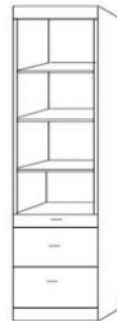

OV50 QUEEN

CLOSED- 65 x 17 x 90 OPEN - 65 x 86 x 90

OV46 FULL

CLOSED- 59 x 17 x 85 OPEN - 59 x 81 x 85

OX33 XL TWIN

CLOSED- 44 x 17 x 90 OPEN - 44 x 86 x 90

OV33 TWIN

CLOSED- 44 x 17 x 85 OPEN - 44 x 81 x 85

Can accommodate up to a 12" thick mattress

3 DRAWER

- ATFS 16 X 85
- ATQS 16 X 90
- APTF 24 X 85
- APTQ 24 X 90
- APGF 32 X 85
- APGQ 32 X 90

2 DRAWER TRAY

- ANFS 16 X 85
- ANQS 16 X 90
- APNF 24 X 85
- APNQ 24 X 90

FILE PENCIL DRAWER

- ALFS 16 X 85
- ALQS 16 X 90
- APLF 24 X 85
- APLQ 24 X 90

DOOR -TRAY- 2 DRAWERS

- APUF 24 X 85
- APUQ 24 X 90

3 DRAWER-DOOR

- AWFS 16 X 85
- AWQS 16 X 90
- APWF 24 X 85
- APWQ 24 X 90

2 DRAWER-TRAY-DOOR

- AXFS 16 X 85
- AXQS 16 X 90
- APXF 24 X 85
- APXQ 24 X 90

OPEN DOOR

- ADFS 16 X 85
- ADQS 16 X 90
- APCF 24 X 85
- APCQ 24 X 90

BOOKCASE

- ABFS 16 X 85
- ABQS 16 X 90
- APBF 24 X 85
- APBQ 24 X 90

2-DOOR